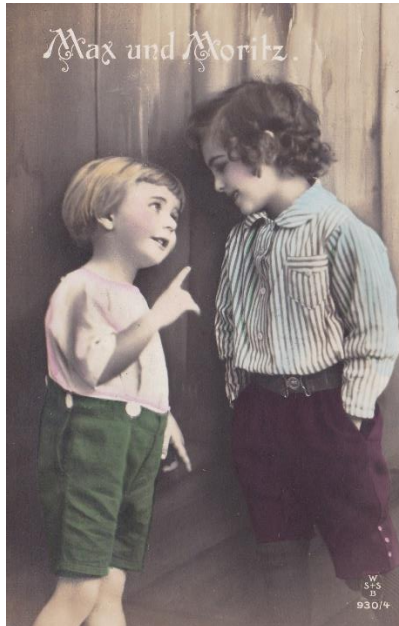

WSSB 930 (Wilhelm S. Schroeder Nachfolger, Berlin), numbers 1, 4 & 6

Martin Herzberg playing with Bubi

While different photos, these appear to be from the same photo shoot as Photochemie 4433.